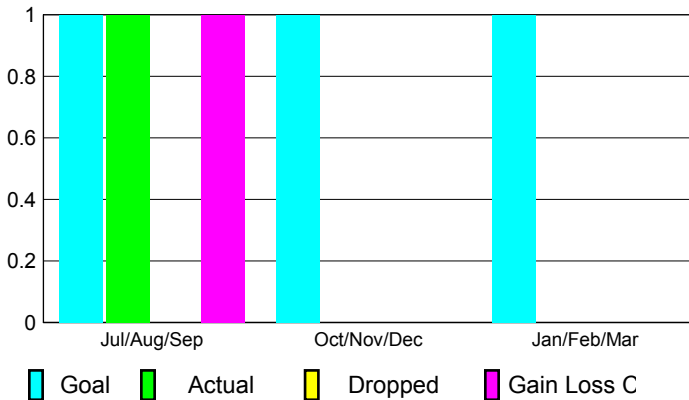

2012-2013 GMT Reports for District (or Undistricted) **District 22 W**

GMT: **EDWARD J LECIUS**

Location: **MARYLAND**

GMT CA: **1**

CLUBS

Club Results
2012-2013

Clubs
2011-2012

Month	New Club Goal	Actual New Clubs	Actual Dropped Clubs	Gain/Loss of Clubs	Gain/Loss of Clubs
Jul/Aug/Sep	1	1	0	1	0
Oct/Nov/Dec	1	0	0	0	1
Jan/Feb/Mar	1				0
Totals	3	1	0	1	1

Club Results 2012-2013

Goal, New, Dropped, Gain/Loss

Comparison of Club Gain/Loss

Current Year Compared to the Previous Year

YTD Status Quo Clubs 2012-2013

Status Quo Clubs Compared to Status Quo Members

MEMBERSHIP