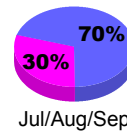

Membership Results
2012-2013

Membership
2011-2012

Month	Net Memb Goal	Actual New Memb	Actual Dropped Memb	Gain/Loss of Memb	Gain/Loss of Memb
Jul/Aug/Sep	25	80	-58	22	-41
Oct/Nov/Dec	30	63	-48	15	38
Jan/Feb/Mar	30				15
Totals	85	143	-106	37	12

Membership Results 2012-2013

Goal, New, Dropped, Gain/Loss

Comparison of Membership Gain/Loss

Current Year Compared to the Previous Year

Gender Comparison 2012-2013

Jan/Feb/Mar

Male

Female