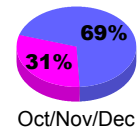

Membership Results
2012-2013

Membership
2011-2012

Month	Net Memb Goal	Actual New Memb	Actual Dropped Memb	Gain/Loss of Memb	Gain/Loss of Memb
Jul/Aug/Sep	25	80	-58	22	-41
Oct/Nov/Dec	30	63	-48	15	38
Jan/Feb/Mar	30				15
Totals	85	143	-106	37	12

Membership Results 2012-2013

Goal, New, Dropped, Gain/Loss

Comparison of Membership Gain/Loss

Current Year Compared to the Previous Year

Gender Comparison 2012-2013

Jan/Feb/Mar

Male

Female