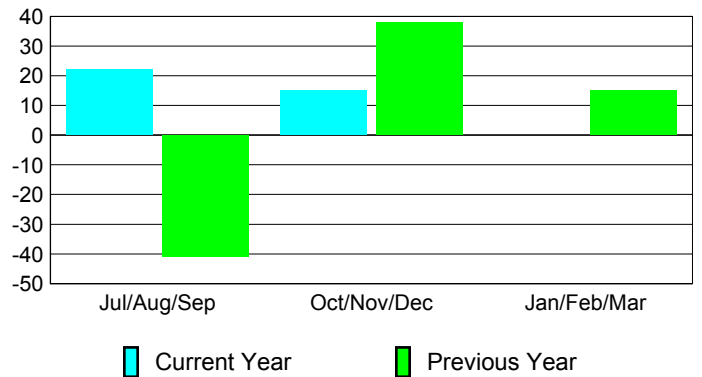

Membership Results
2012-2013

Membership
2011-2012

Month	Net Memb Goal	Actual New Memb	Actual Dropped Memb	Gain/Loss of Memb	Gain/Loss of Memb
Jul/Aug/Sep	25	80	-58	22	-41
Oct/Nov/Dec	30	63	-48	15	38
Jan/Feb/Mar	30				15
Totals	85	143	-106	37	12

Membership Results 2012-2013

Goal, New, Dropped, Gain/Loss

Comparison of Membership Gain/Loss

Current Year Compared to the Previous Year

Gender Comparison 2012-2013

Jan/Feb/Mar

Male

Female