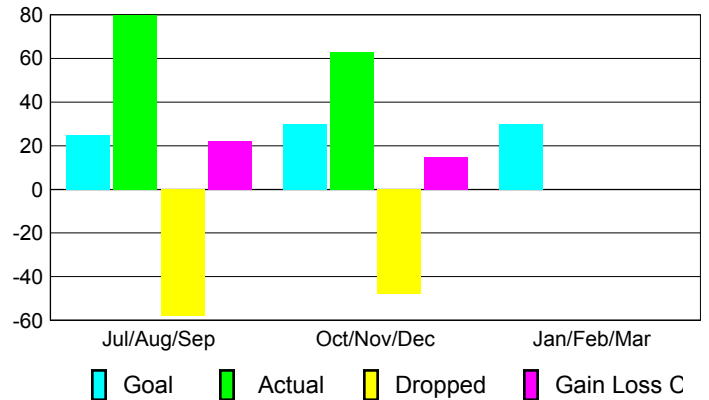

Membership Results 2012-2013

Goal, New, Dropped, Gain/Loss

Comparison of Membership Gain/Loss

Current Year Compared to the Previous Year